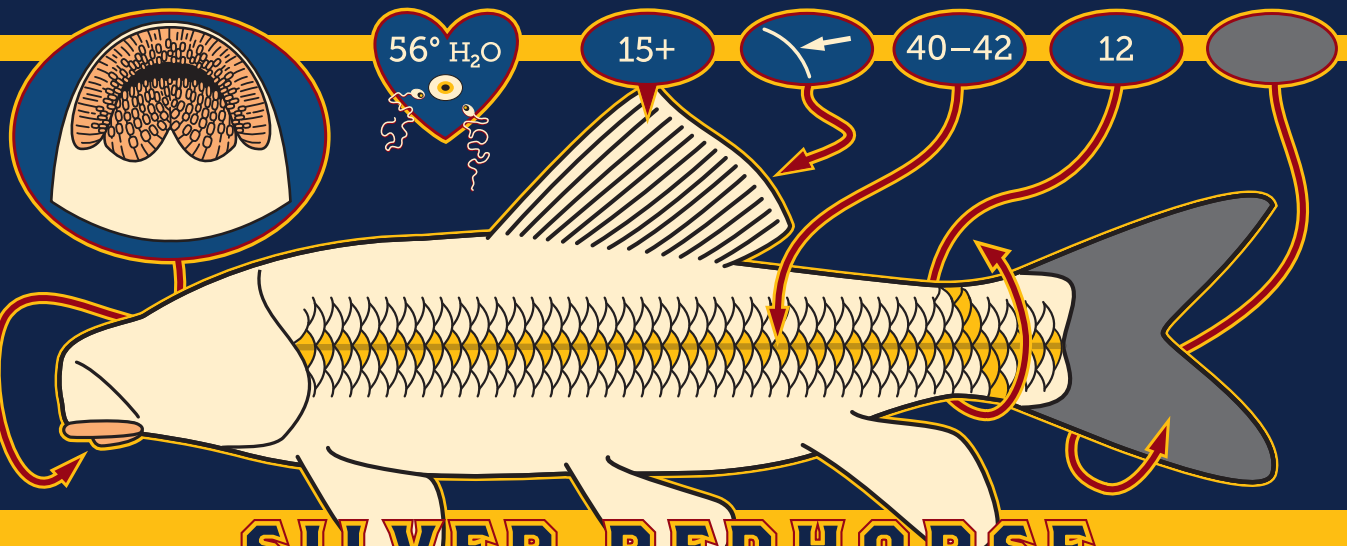

REDHORSE IDENTIFICATION

SHORTHEAD REDHORSE

Moxostoma macrolepidotum

GREATER REDHORSE

Moxostoma valenciennesi

RIVER REDHORSE

Moxostoma carinatum

REDHORSE IDENTIFICATION

BLACK REDHORSE

Moxostoma duquesnei

GOLDEN REDHORSE

Moxostoma erythrurum

SILVER REDHORSE

Moxostoma anisurum