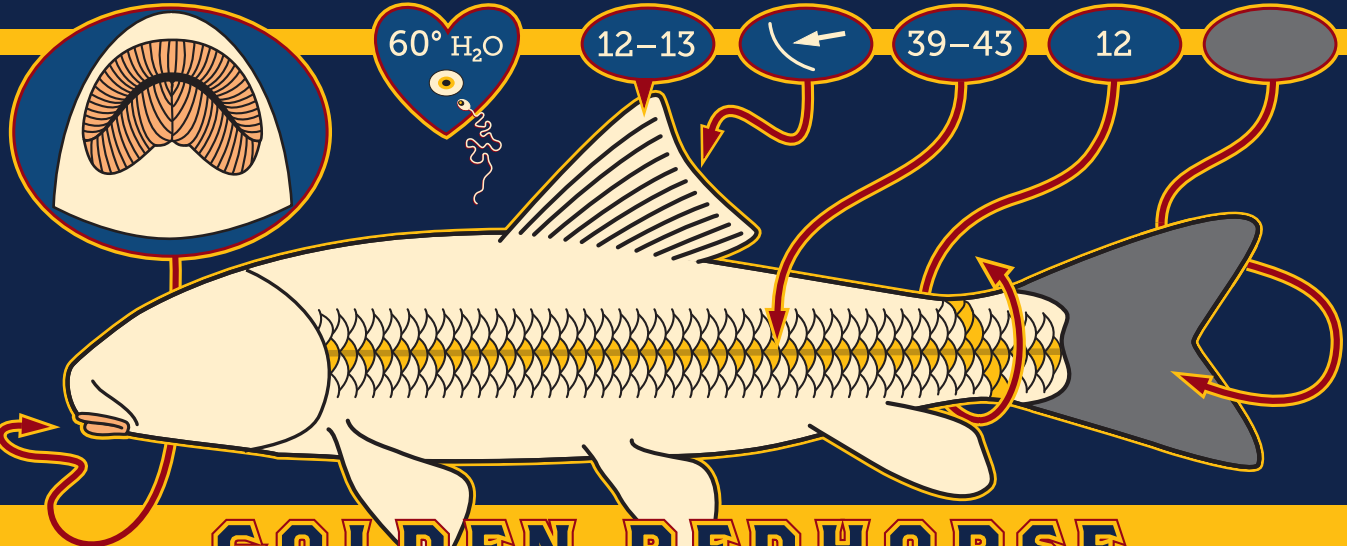

REDHORSE IDENTIFICATION

SHORTHEAD REDHORSE

Moxostoma macrolepidotum

GREATER REDHORSE

Moxostoma valenciennesi

RIVER REDHORSE

Moxostoma carinatum

REDHORSE IDENTIFICATION

BLACK REDHORSE

Moxostoma duquesnei

GOLDEN REDHORSE

Moxostoma erythrurum

SILVER REDHORSE

Moxostoma anisurum