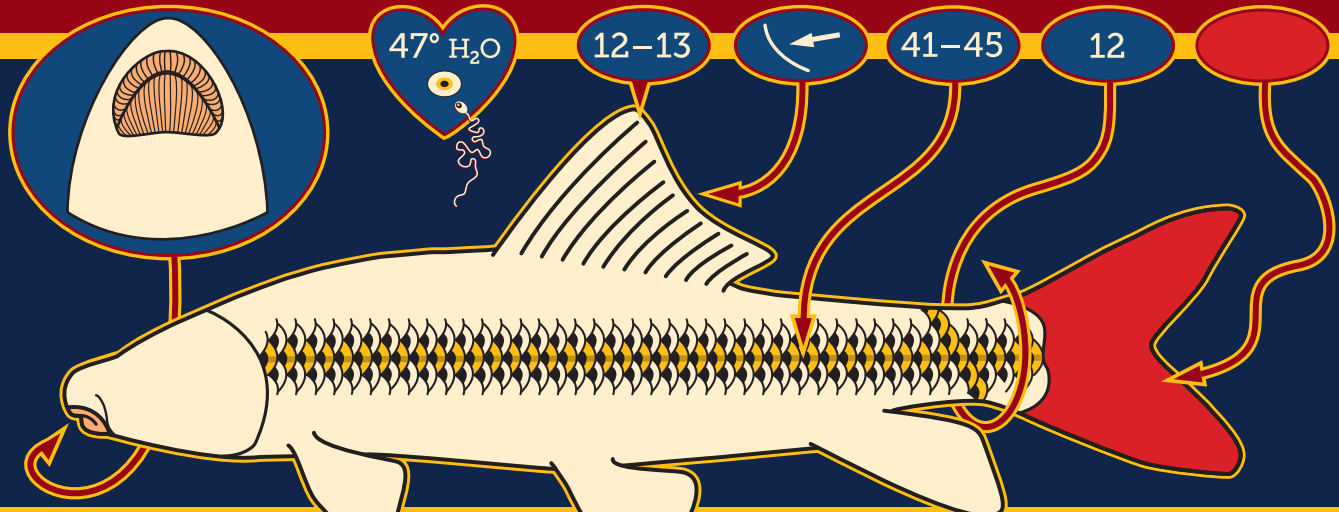

REDHORSE IDENTIFICATION

SHORTHEAD REDHORSE

Moxostoma macrolepidotum

GREATER REDHORSE

Moxostoma valenciennesi

RIVER REDHORSE

Moxostoma carinatum

REDHORSE IDENTIFICATION

BLACK REDHORSE

Moxostoma duquesnei

GOLDEN REDHORSE

Moxostoma erythrurum

SILVER REDHORSE

Moxostoma anisurum