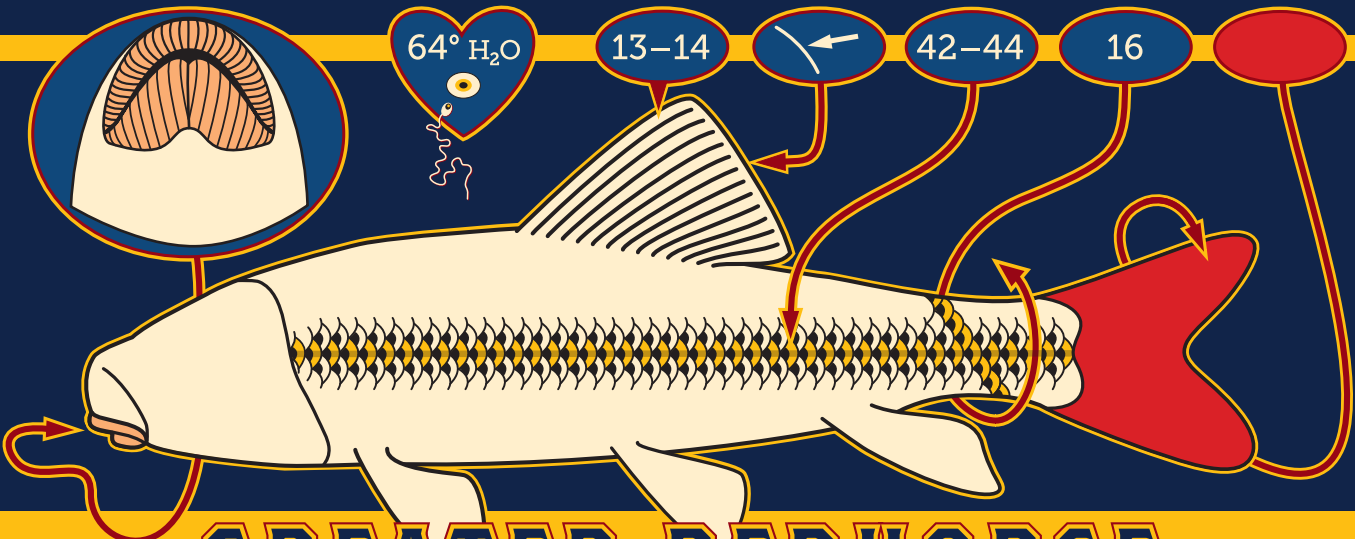

REDHORSE IDENTIFICATION

SHORTHEAD REDHORSE

Moxostoma macrolepidotum

GREATER REDHORSE

Moxostoma valenciennesi

RIVER REDHORSE

Moxostoma carinatum

REDHORSE IDENTIFICATION

BLACK REDHORSE

Moxostoma duquesnei

GOLDEN REDHORSE

Moxostoma erythrurum

SILVER REDHORSE

Moxostoma anisurum