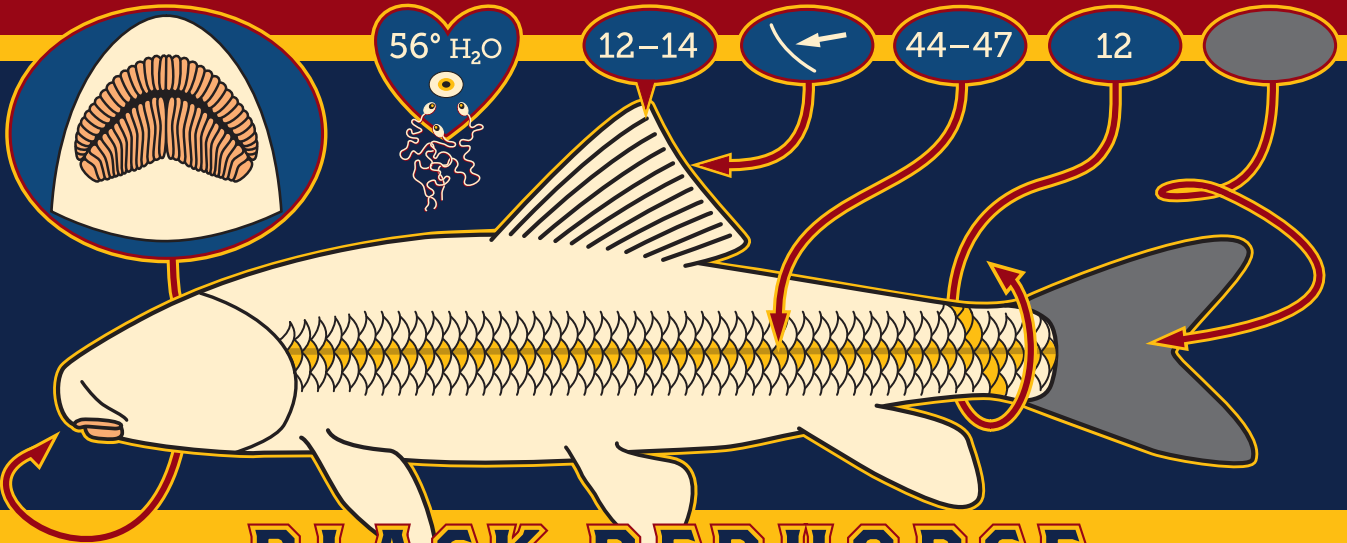

REDHORSE IDENTIFICATION

SHORTHEAD REDHORSE

Moxostoma macrolepidotum

GREATER REDHORSE

Moxostoma valenciennesi

RIVER REDHORSE

Moxostoma carinatum

REDHORSE IDENTIFICATION

BLACK REDHORSE

Moxostoma duquesnei

GOLDEN REDHORSE

Moxostoma erythrurum

SILVER REDHORSE

Moxostoma anisurum